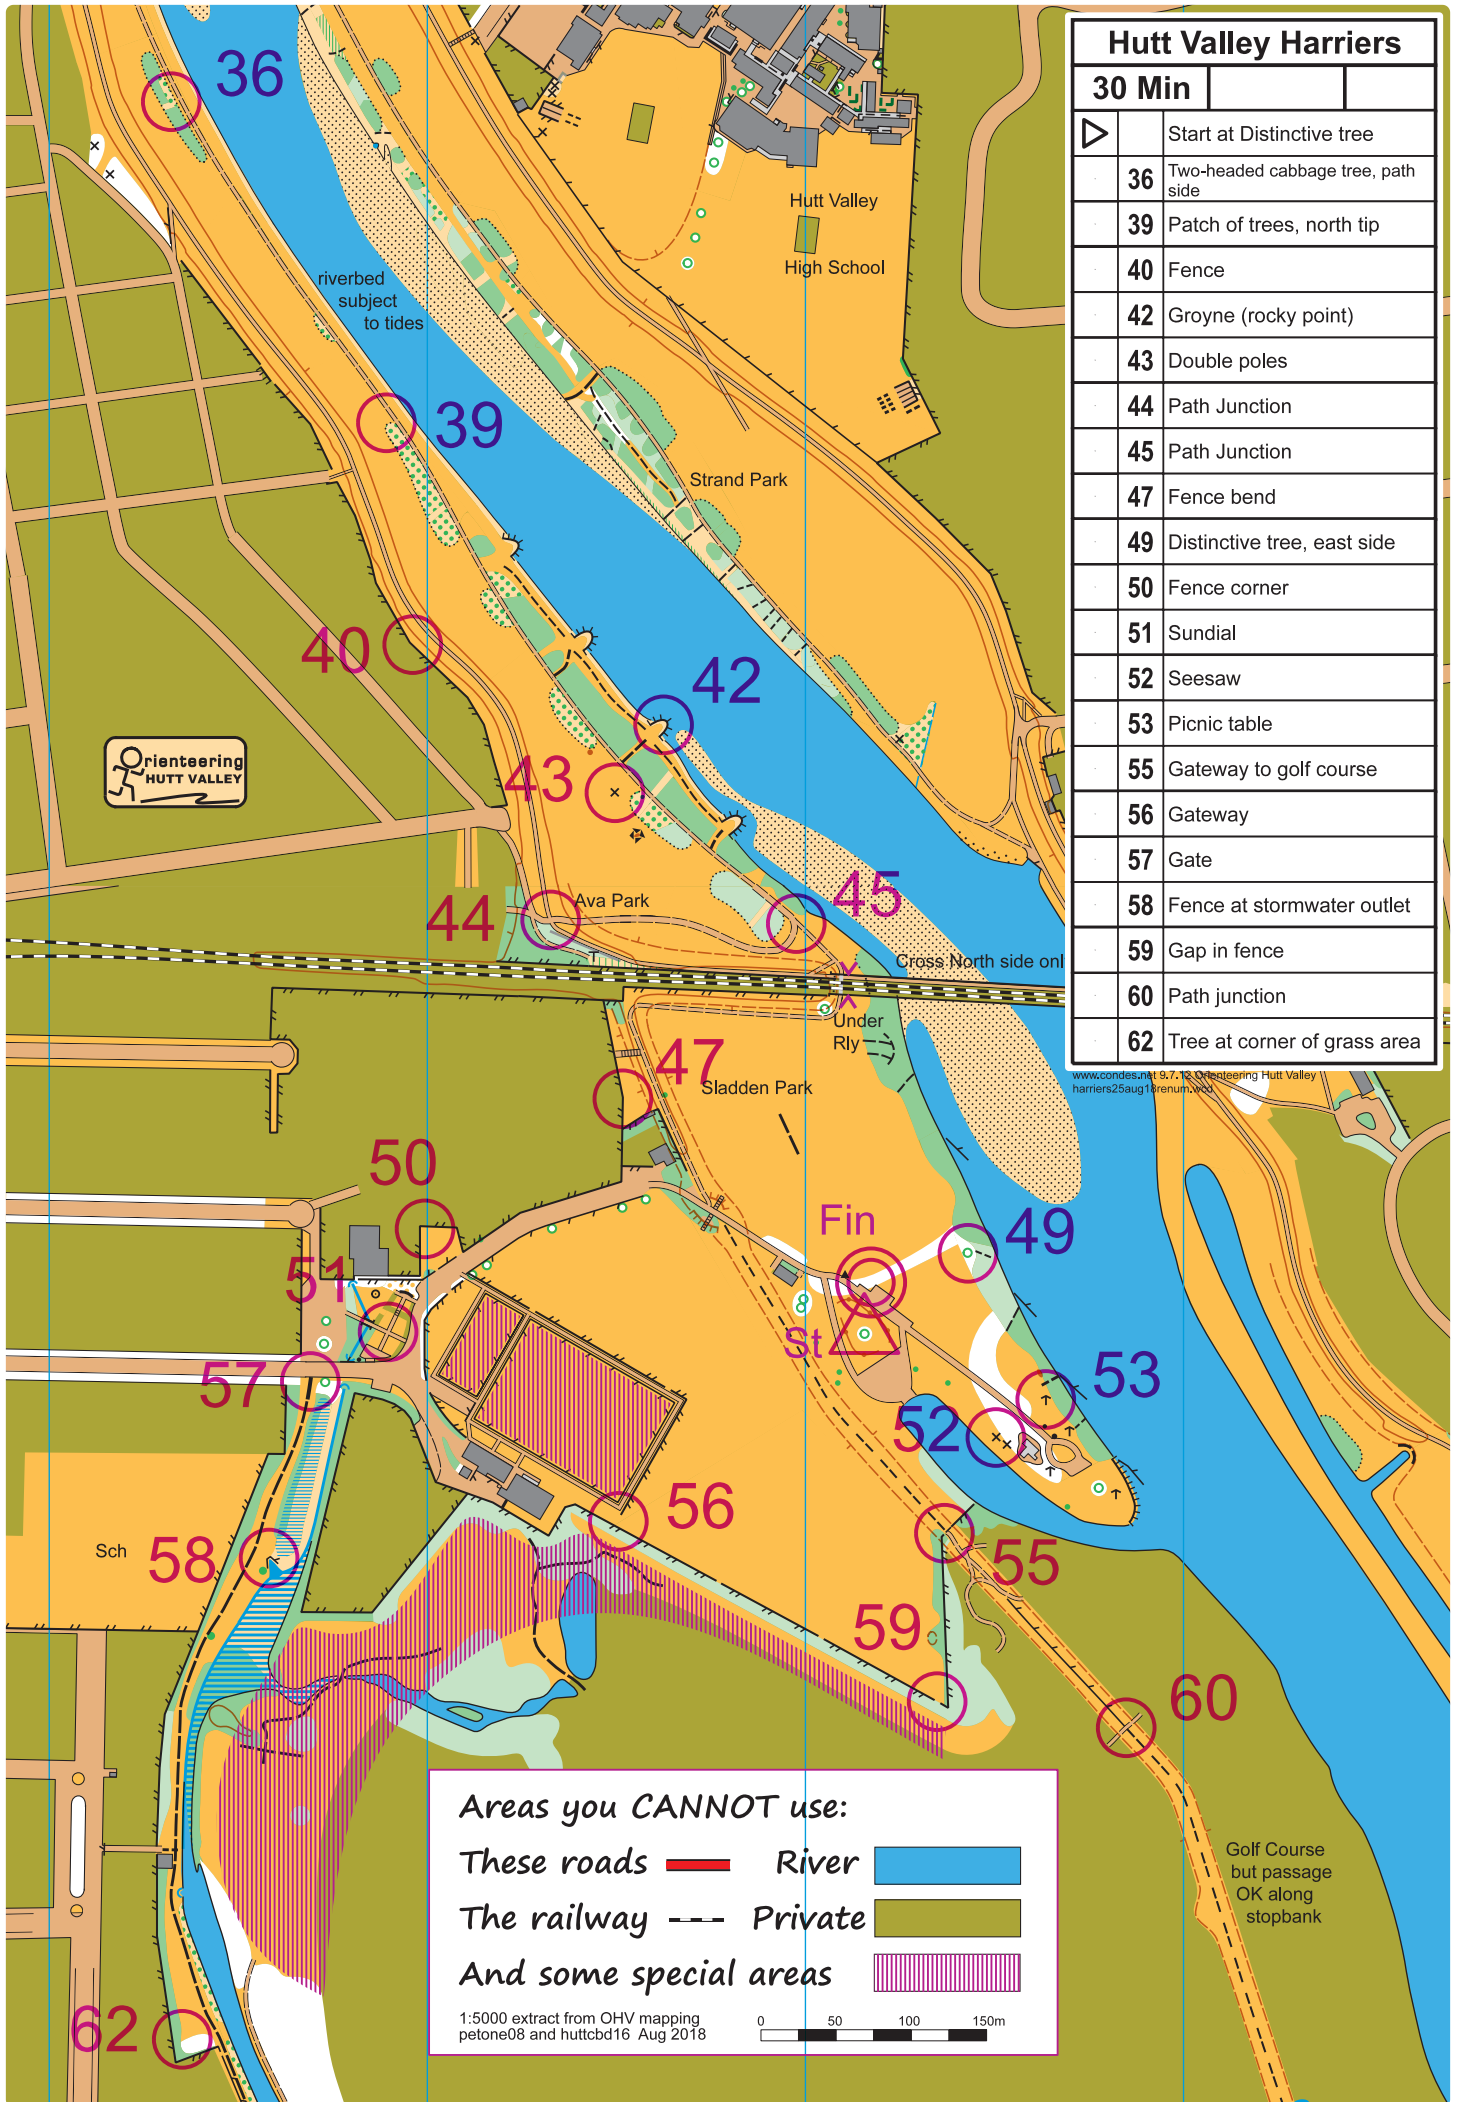

Hutt Valley Harriers

30 Min

▷	Start at Distinctive tree
36	Two-headed cabbage tree, path side
39	Patch of trees, north tip
40	Fence
42	Groyne (rocky point)
43	Double poles
44	Path Junction
45	Path Junction
47	Fence bend
49	Distinctive tree, east side
50	Fence corner
51	Sundial
52	Seesaw
53	Picnic table
55	Gateway to golf course
56	Gateway
57	Gate
58	Fence at stormwater outlet
59	Gap in fence
60	Path junction
62	Tree at corner of grass area

Areas you *CANNOT* use:

These roads River

The railway Private

And some special areas

1:5000 extract from OHV mapping
petone08 and huttcbd16 Aug 2018

0 50 100 150m