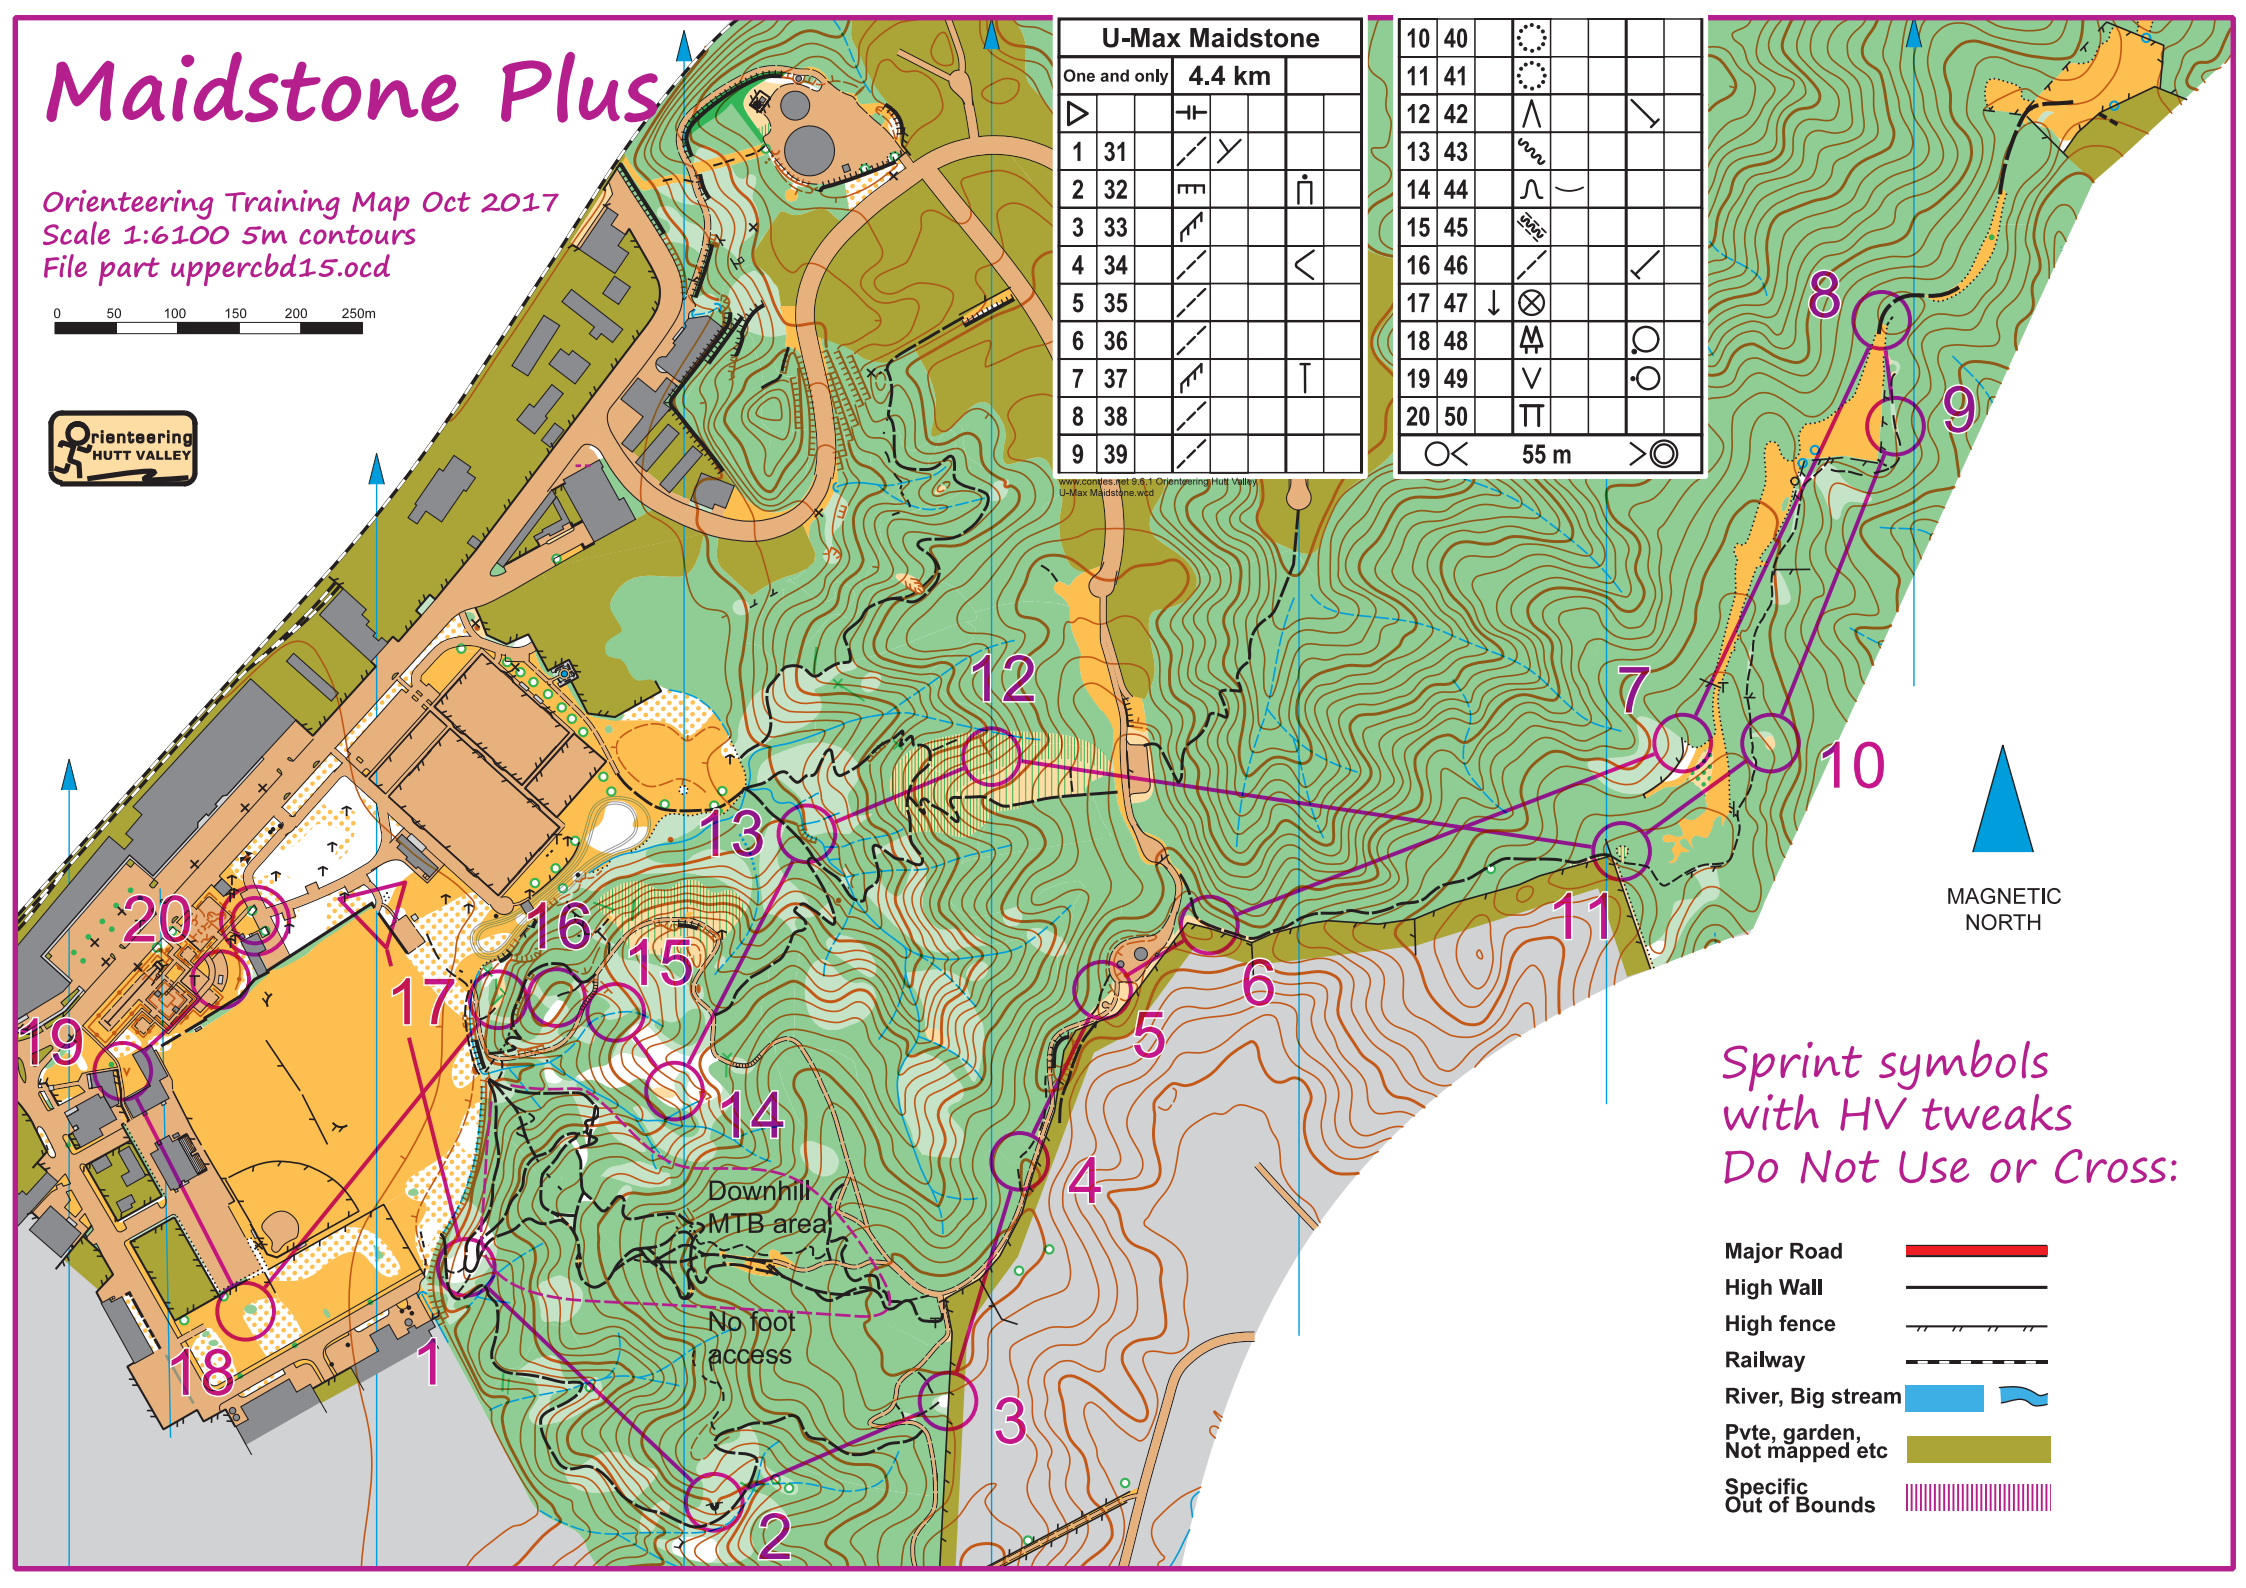

Maidstone Plus

Orienteering Training Map Oct 2017
 Scale 1:6100 5m contours
 File part uppercbd15.oed

U-Max Maidstone			
One and only		4.4 km	
1	31		
2	32		
3	33		
4	34		
5	35		
6	36		
7	37		
8	38		
9	39		

10	40		
11	41		
12	42		
13	43		
14	44		
15	45		
16	46		
17	47		
18	48		
19	49		
20	50		

55 m

Sprint symbols with HV tweaks
 Do Not Use or Cross:

- Major Road
- High Wall
- High fence
- Railway
- River, Big stream
- Pvte, garden, Not mapped etc
- Specific Out of Bounds