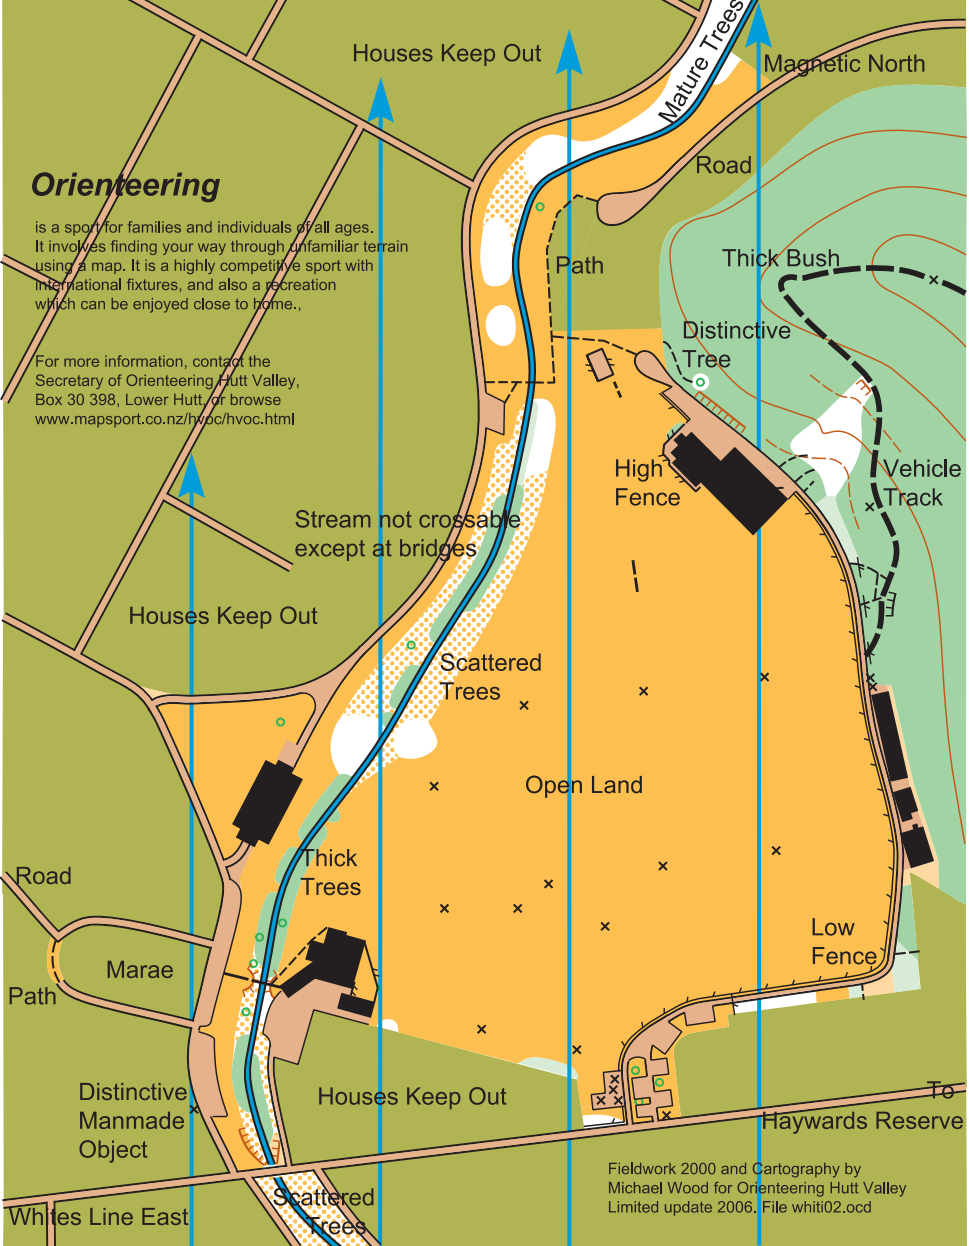

Te Whiti Park

Orienteering Map

Lower Hutt, New Zealand

Scale 1:4000

Orienteering

is a sport for families and individuals of all ages. It involves finding your way through unfamiliar terrain using a map. It is a highly competitive sport with international fixtures, and also a recreation which can be enjoyed close to home..